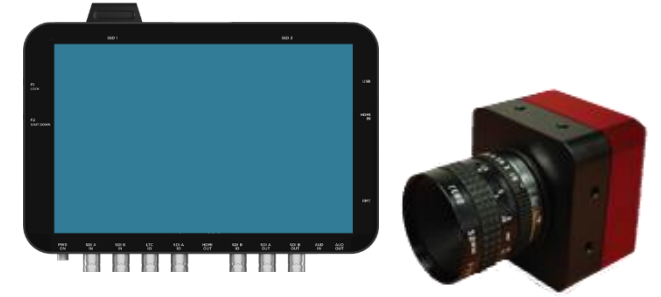

Virtual Reality Application

Battery powered, HD camera
connected to Portable HD
recorder

Recorded footage for
High resolution viewing

A virtual reality cycling company needs a method to record high resolution imagery for their customer's to view during their workouts.

Solution:

An professional quality, battery powered, HD camera with SDI output is mounted on a cyclist's bicycle and connected to a small, portable HD recorder.

The camera captures video of the cyclist's ride and the HD recorder stores it. The company is able to edit the footage for high resolution viewing.

The video can be viewed on a monitor or with a virtual reality helmet.