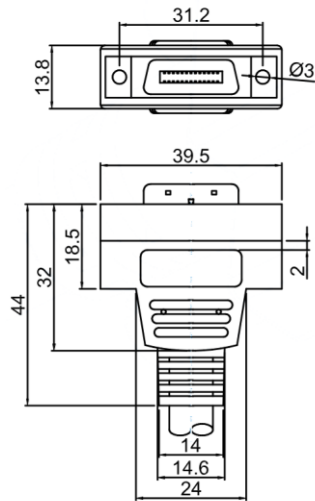

UNIFORCE

SALES AND ENGINEERING

Your single source for Imaging Solutions

INDEPTH VISION TECHNOLOGY
SUPERIOR SUPPORT
COMPLETE PRODUCT LINE

www.uniforcesales.com

Camera Link Cables

PART NUMBER REFERENCE

USE - CBL - X - X - (X)M

Select Connector Type: End "A"

- 1 = MDR (Standard) Male Straight Exit
- 5 = SDR / HDR (Mini) Male Straight Exit

Select Connector Type: End "B"

- 1 = MDR (Standard) Male Straight Exit
- 5 = SDR / HDR (Mini) Male Straight Exit

Option: Length in Meters

1, 2, 3, 5, 7, and 10 Meters available

Connector Type Options

1 = MDR (Standard) Male Straight Exit