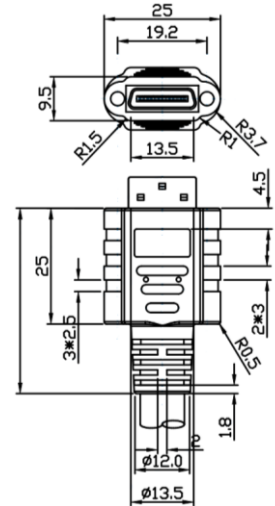

### Camera Link Cables

PART NUMBER REFERENCE

USE - CBL - X - X - (X)M

#### Select Connector Type: End "A"

- 1 = MDR (Standard) Male Straight Exit
- 5 = SDR / HDR (Mini) Male Straight Exit

#### Select Connector Type: End "B"

- 1 = MDR (Standard) Male Straight Exit
- 5 = SDR / HDR (Mini) Male Straight Exit

### Connector Type Options

1 = MDR (Standard) Male Straight Exit

5 = SDR / HDR (Mini) Male Straight Exit

For other connector types, give us a call.