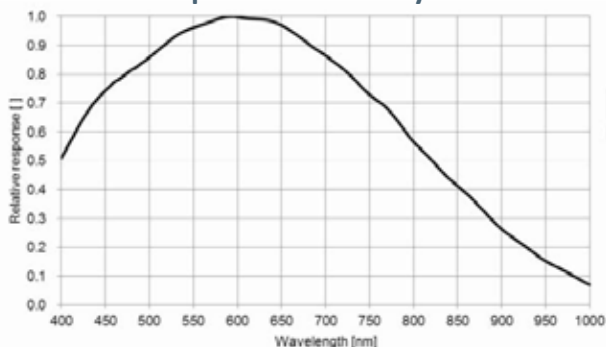

Spectral Sensitivity

Front View Dimensions

58mm

Side View Dimensions

59mm

97mm

*Heat fins shown are an optional accessory
Please refer to 3d Mechanicals available
to download from our website for exact
measurements